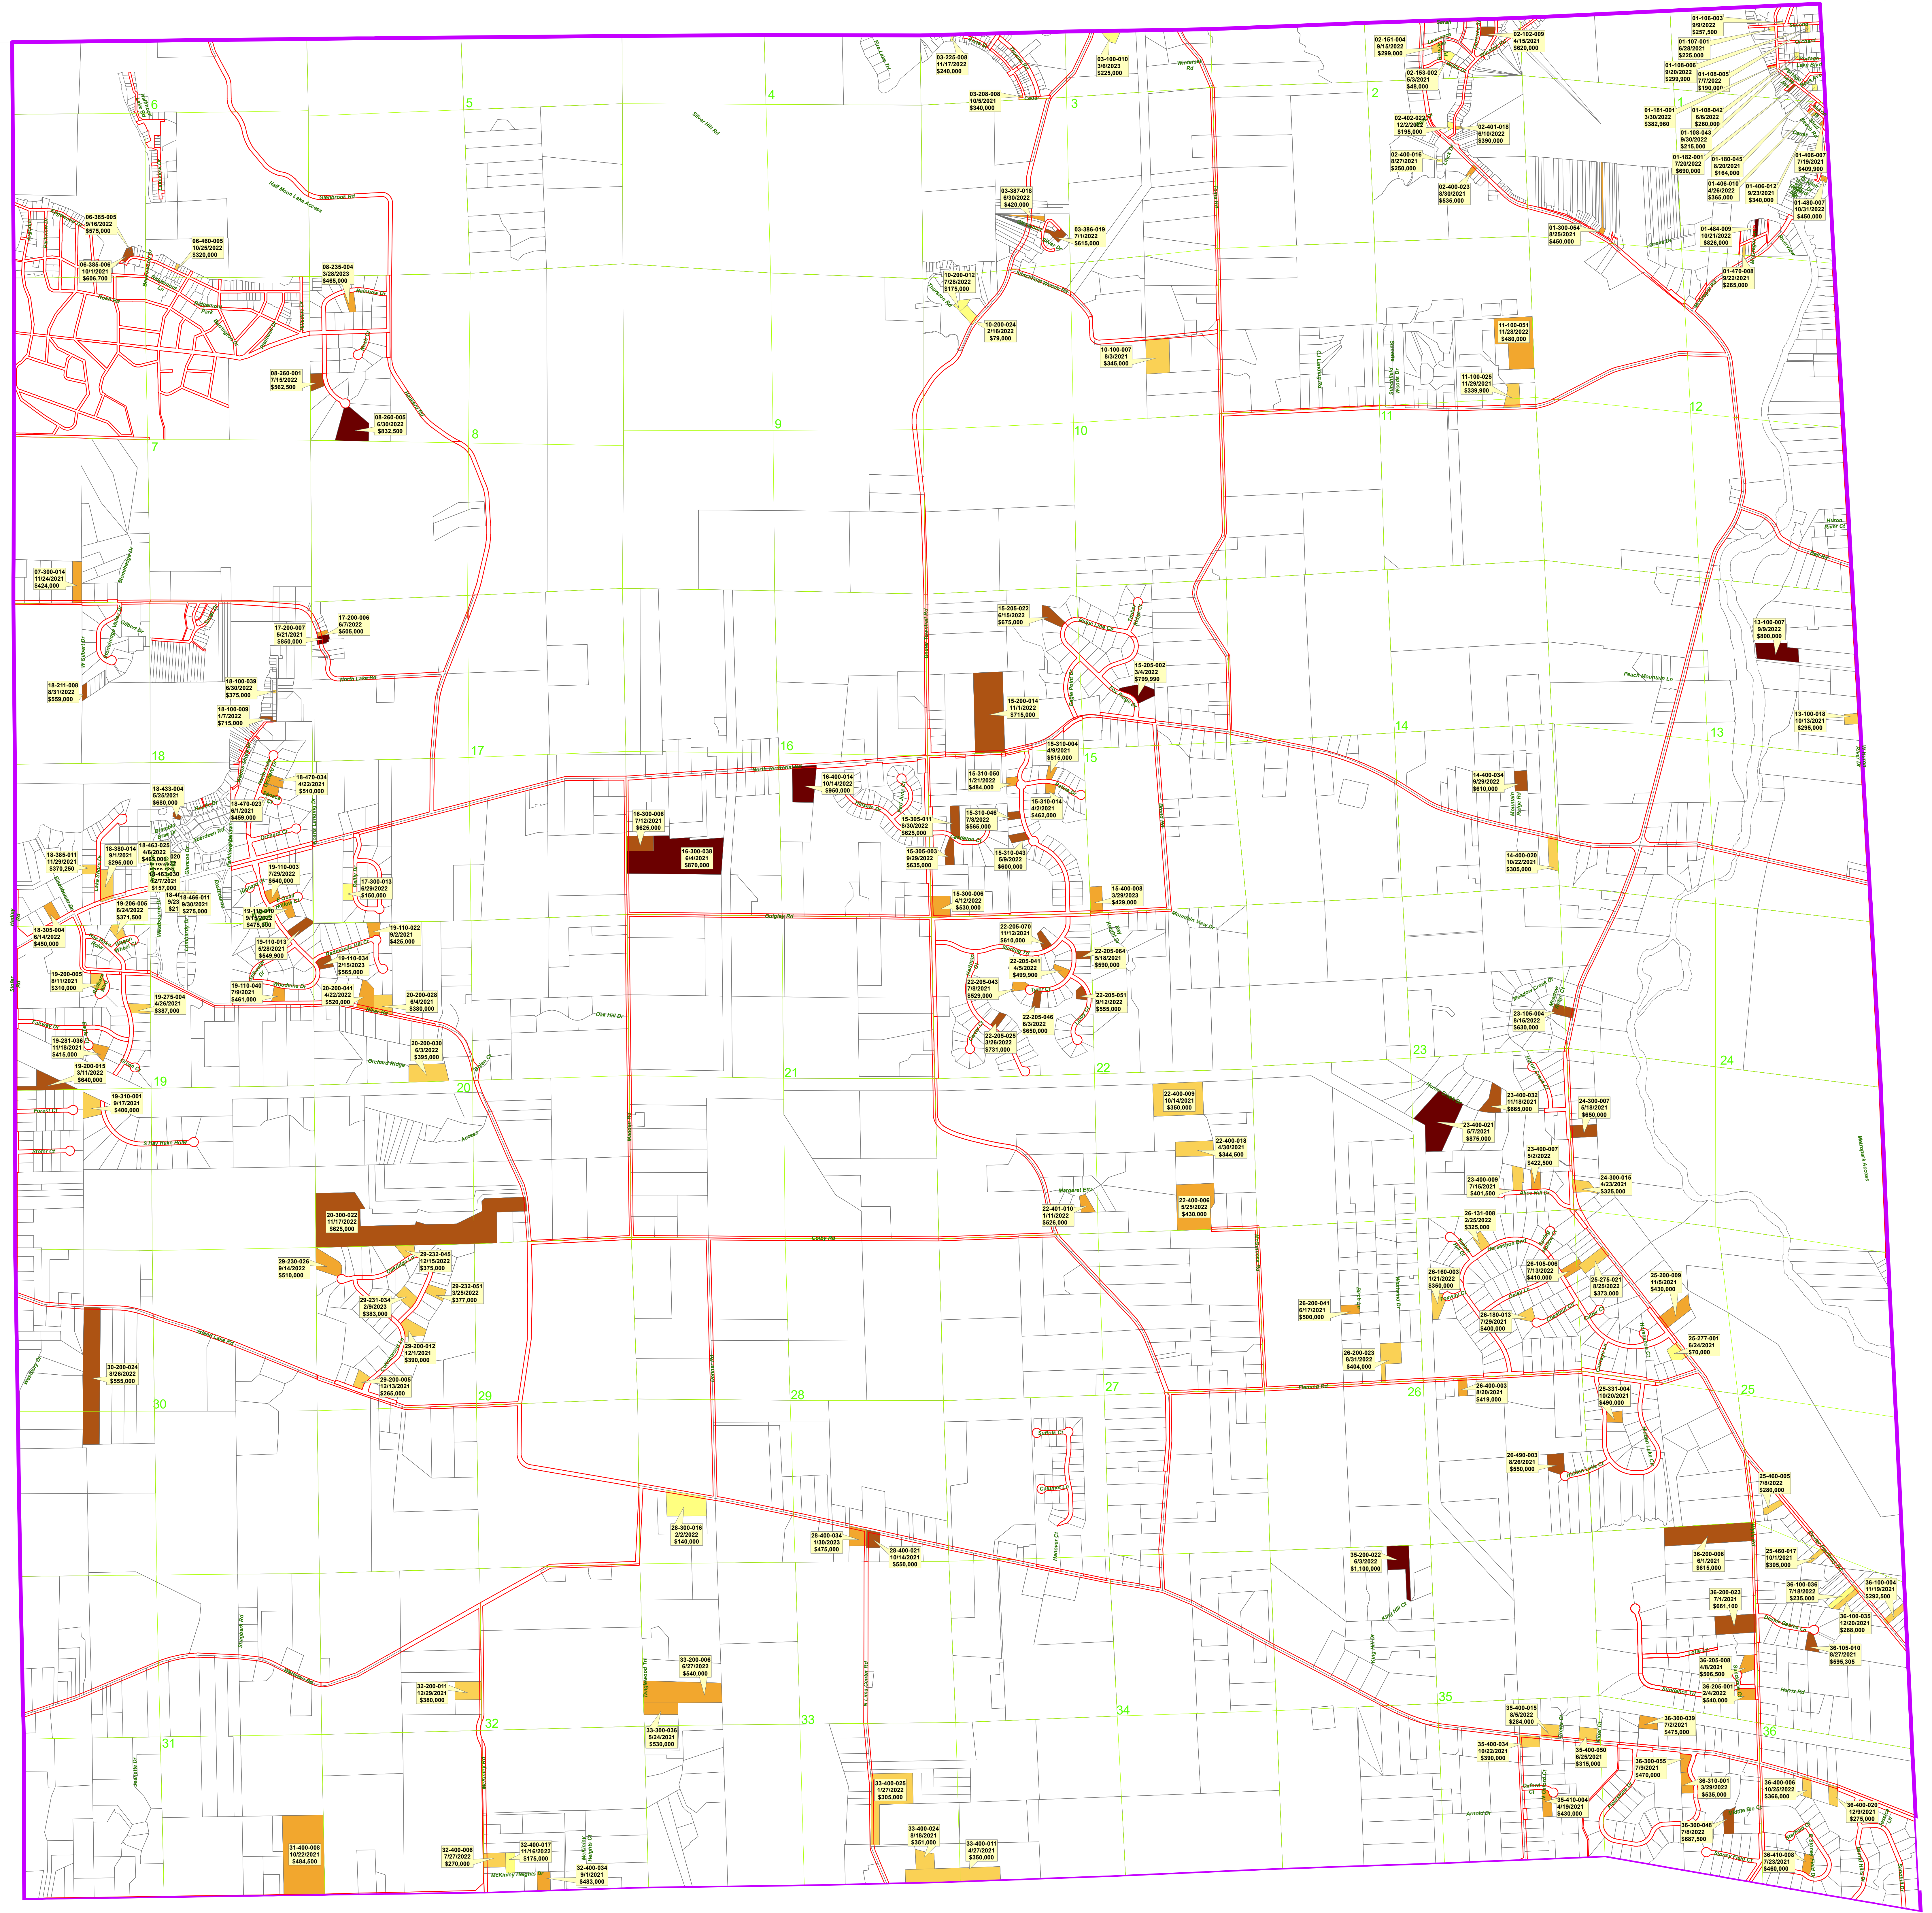

# Dexter Township Improved Sales 4/2021 - 3/2023

- Jurisdiction Boundary
- Section Line
- Quarter Section Line
- Parcels

The information contained in this cadastral map is used to locate, identify and inventory parcels of land in Washtenaw County for appraisal and taxing purposes only and is not to be construed as a "survey description". The information is provided with the understanding that the conclusions drawn from such information are solely the responsibility of the user. Any assumption of legal status of this data is hereby disclaimed.

NOTE: PARCELS MAY NOT BE TO SCALE