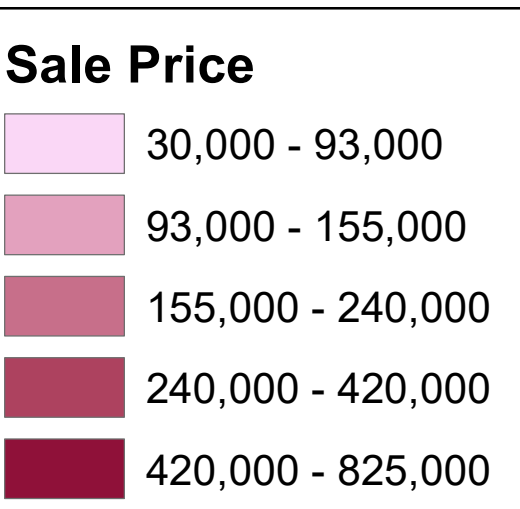

Dexter Township Vacant Sales Map For 2023

The information contained in this cadastral map is used to locate, identify and inventory parcels of land in Washtenaw County for appraisal and taxing purposes only and is not to be construed as a "survey description". The information is provided in the understanding that the conclusions drawn from such information are solely the responsibility of the user. Any assumption of legal status of this data is hereby disclaimed.

NOTE: PARCELS MAY NOT BE TO SCALE