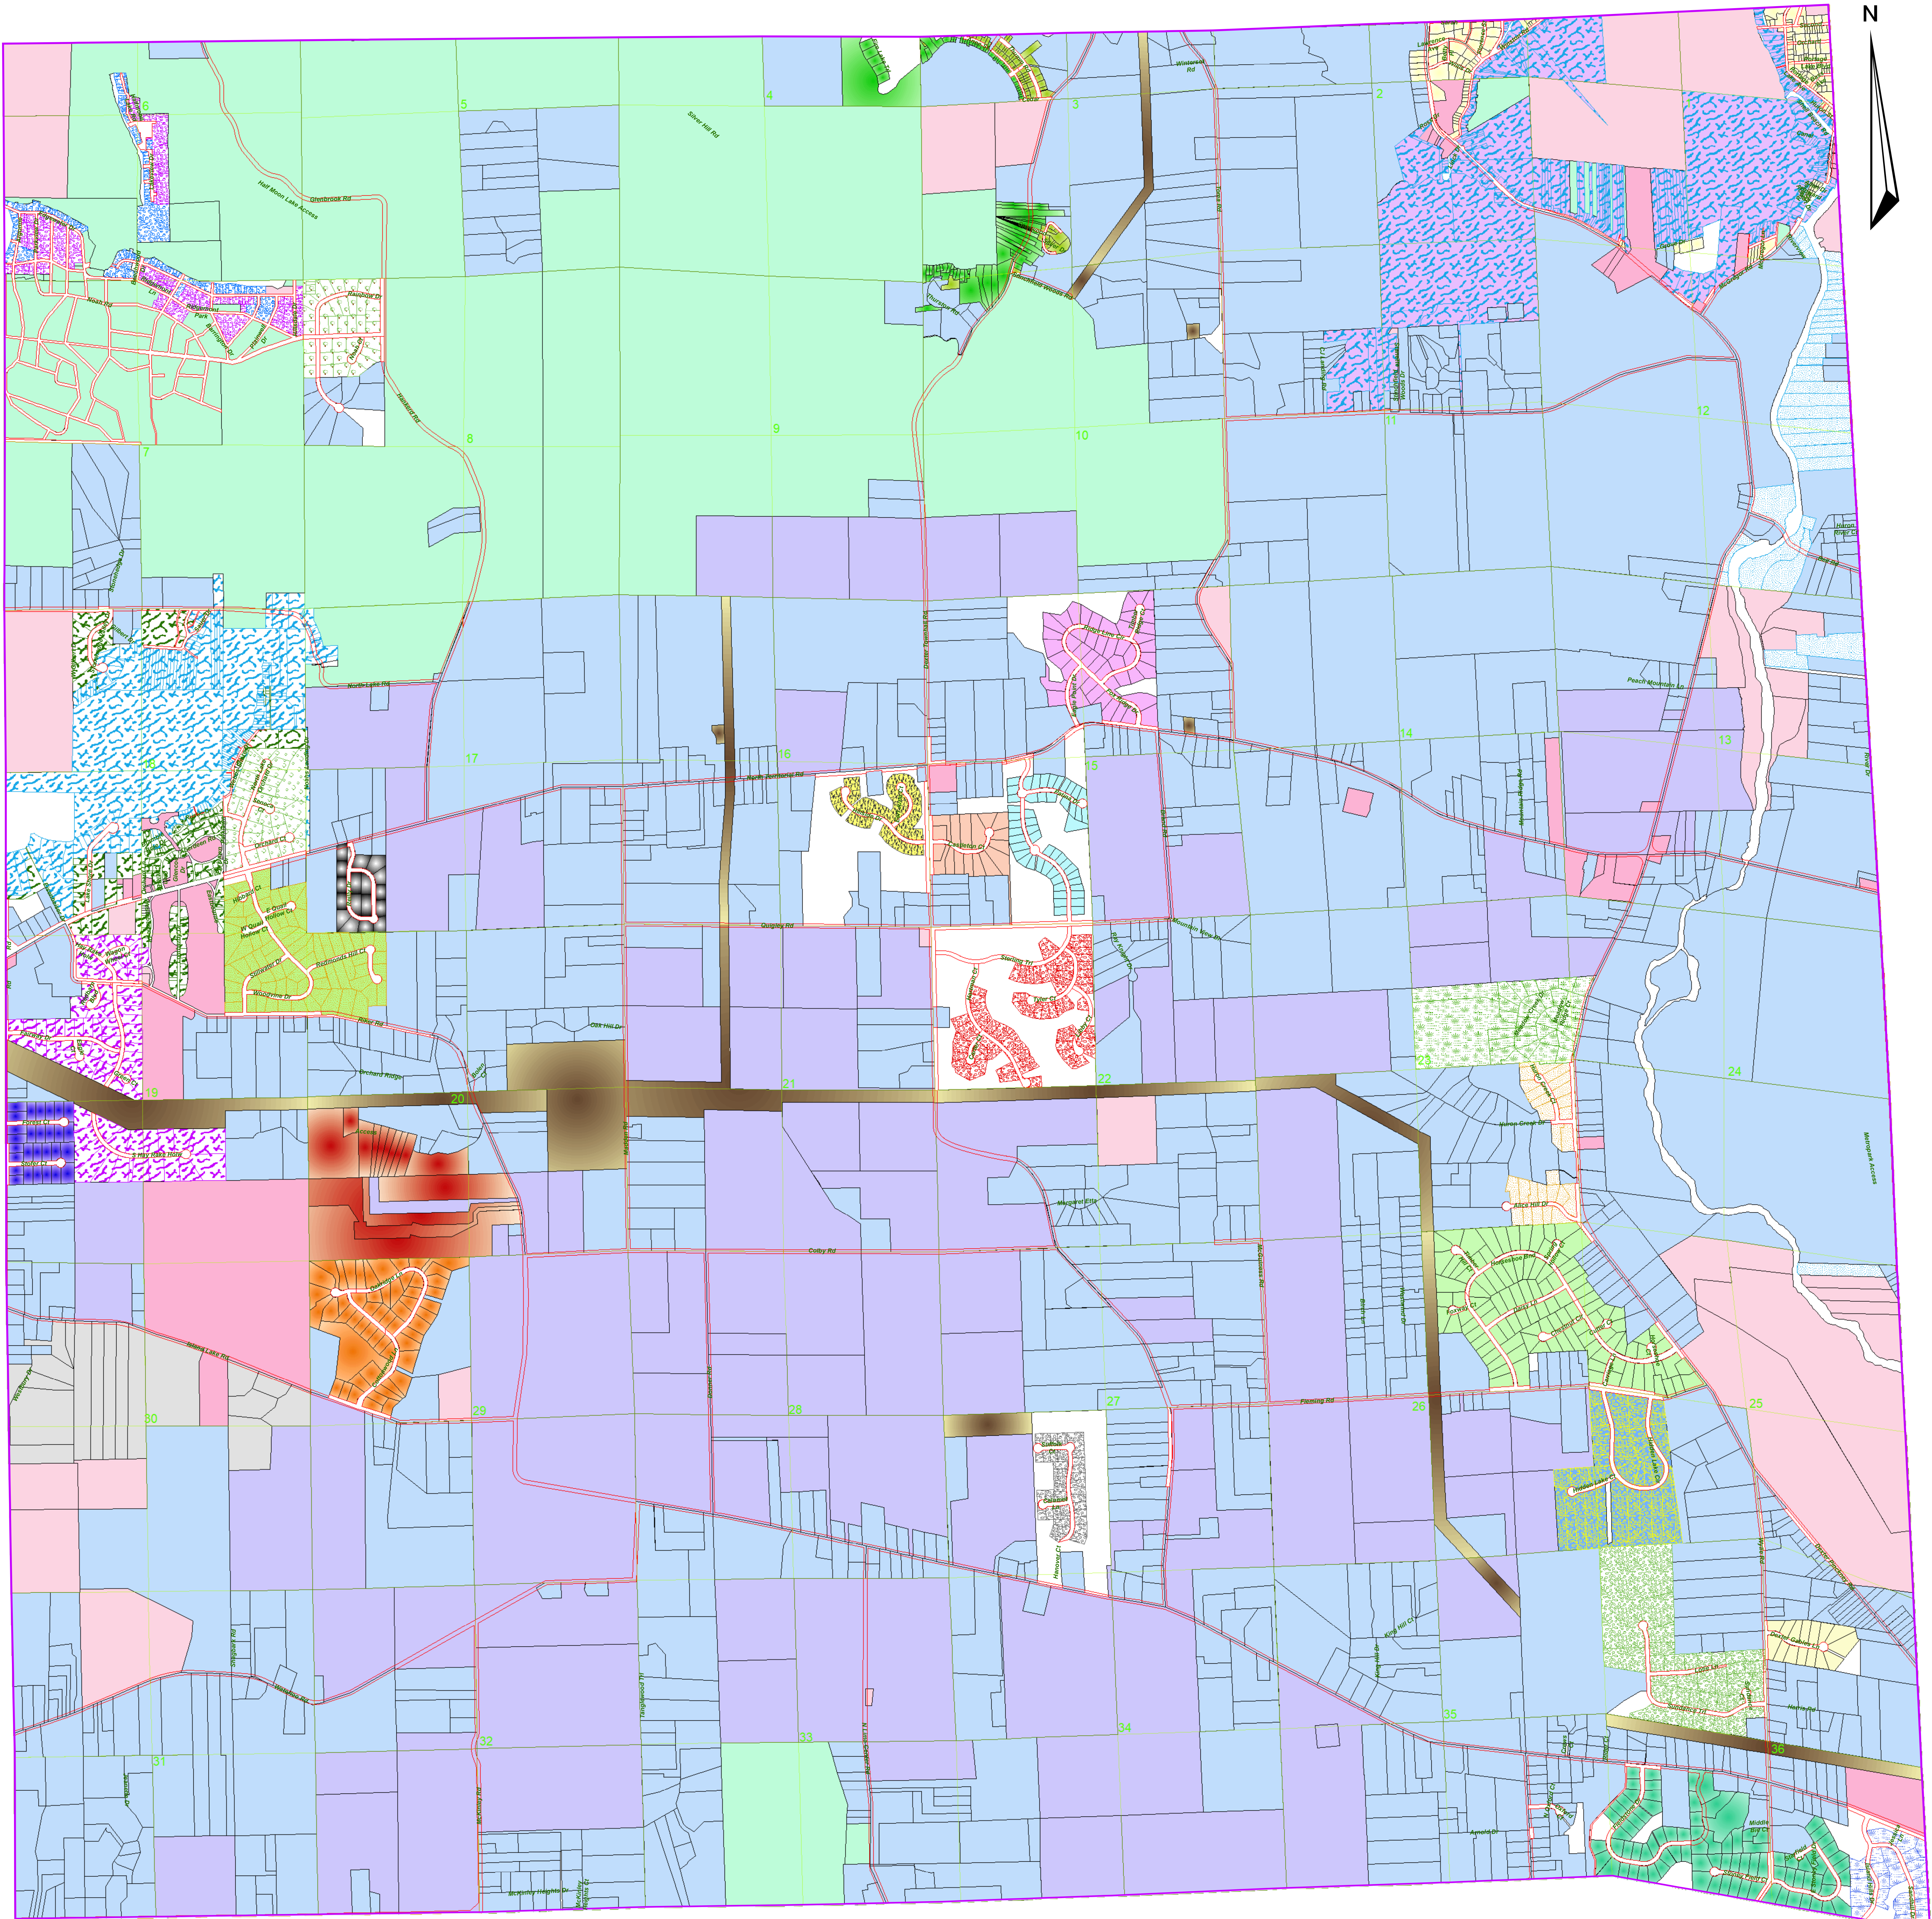

Dexter Township 2023 Land Code Map