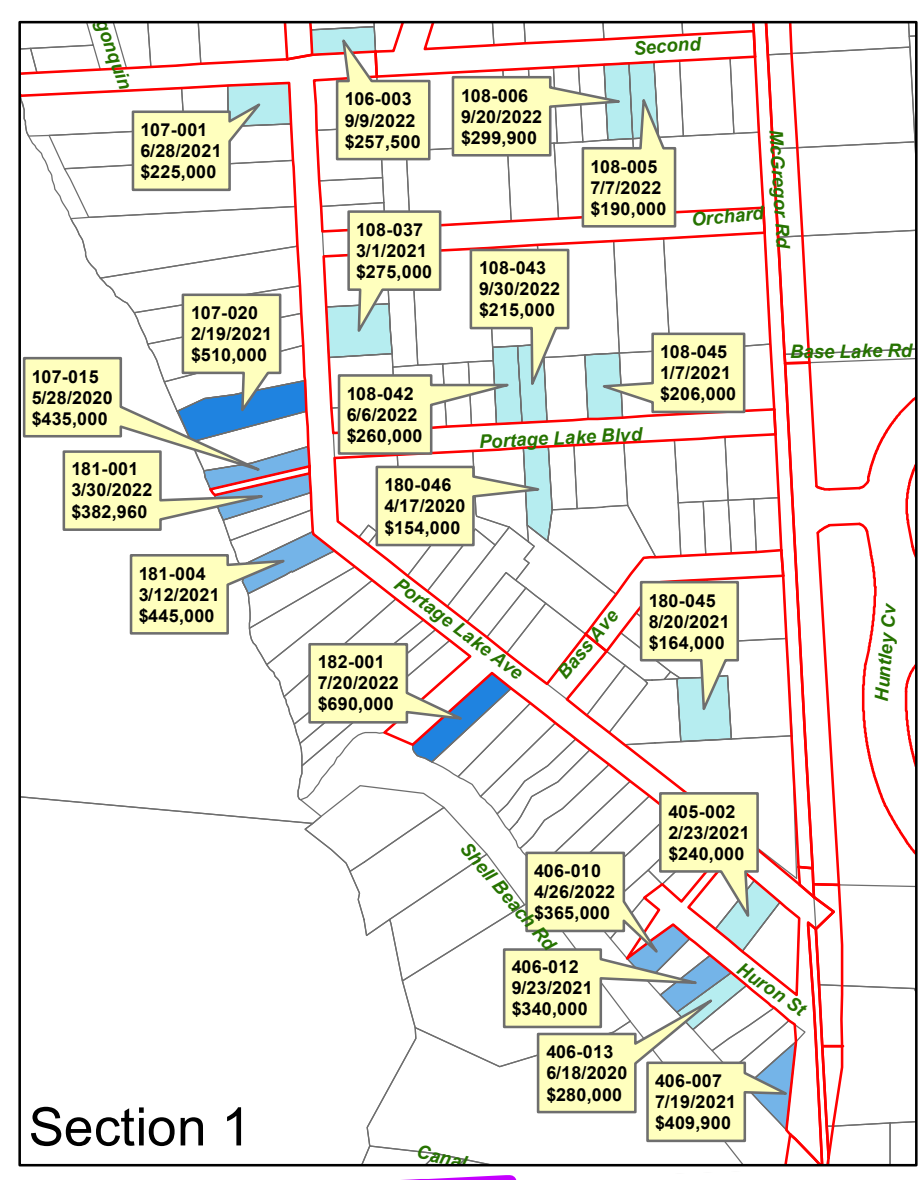

Dexter Township Improved Sales 4/2020 - 9/2022

The information contained in this cadastral map is used to locate, identify and inventory parcels of land in Washtenaw County for appraisal and taxing purposes only and is not to be construed as a "survey description". The information is provided with the understanding that the conclusions drawn from such information are solely the responsibility of the user. Any assumption of legal status of this data is hereby disclaimed.

NOTE: PARCELS MAY NOT BE TO SCALE