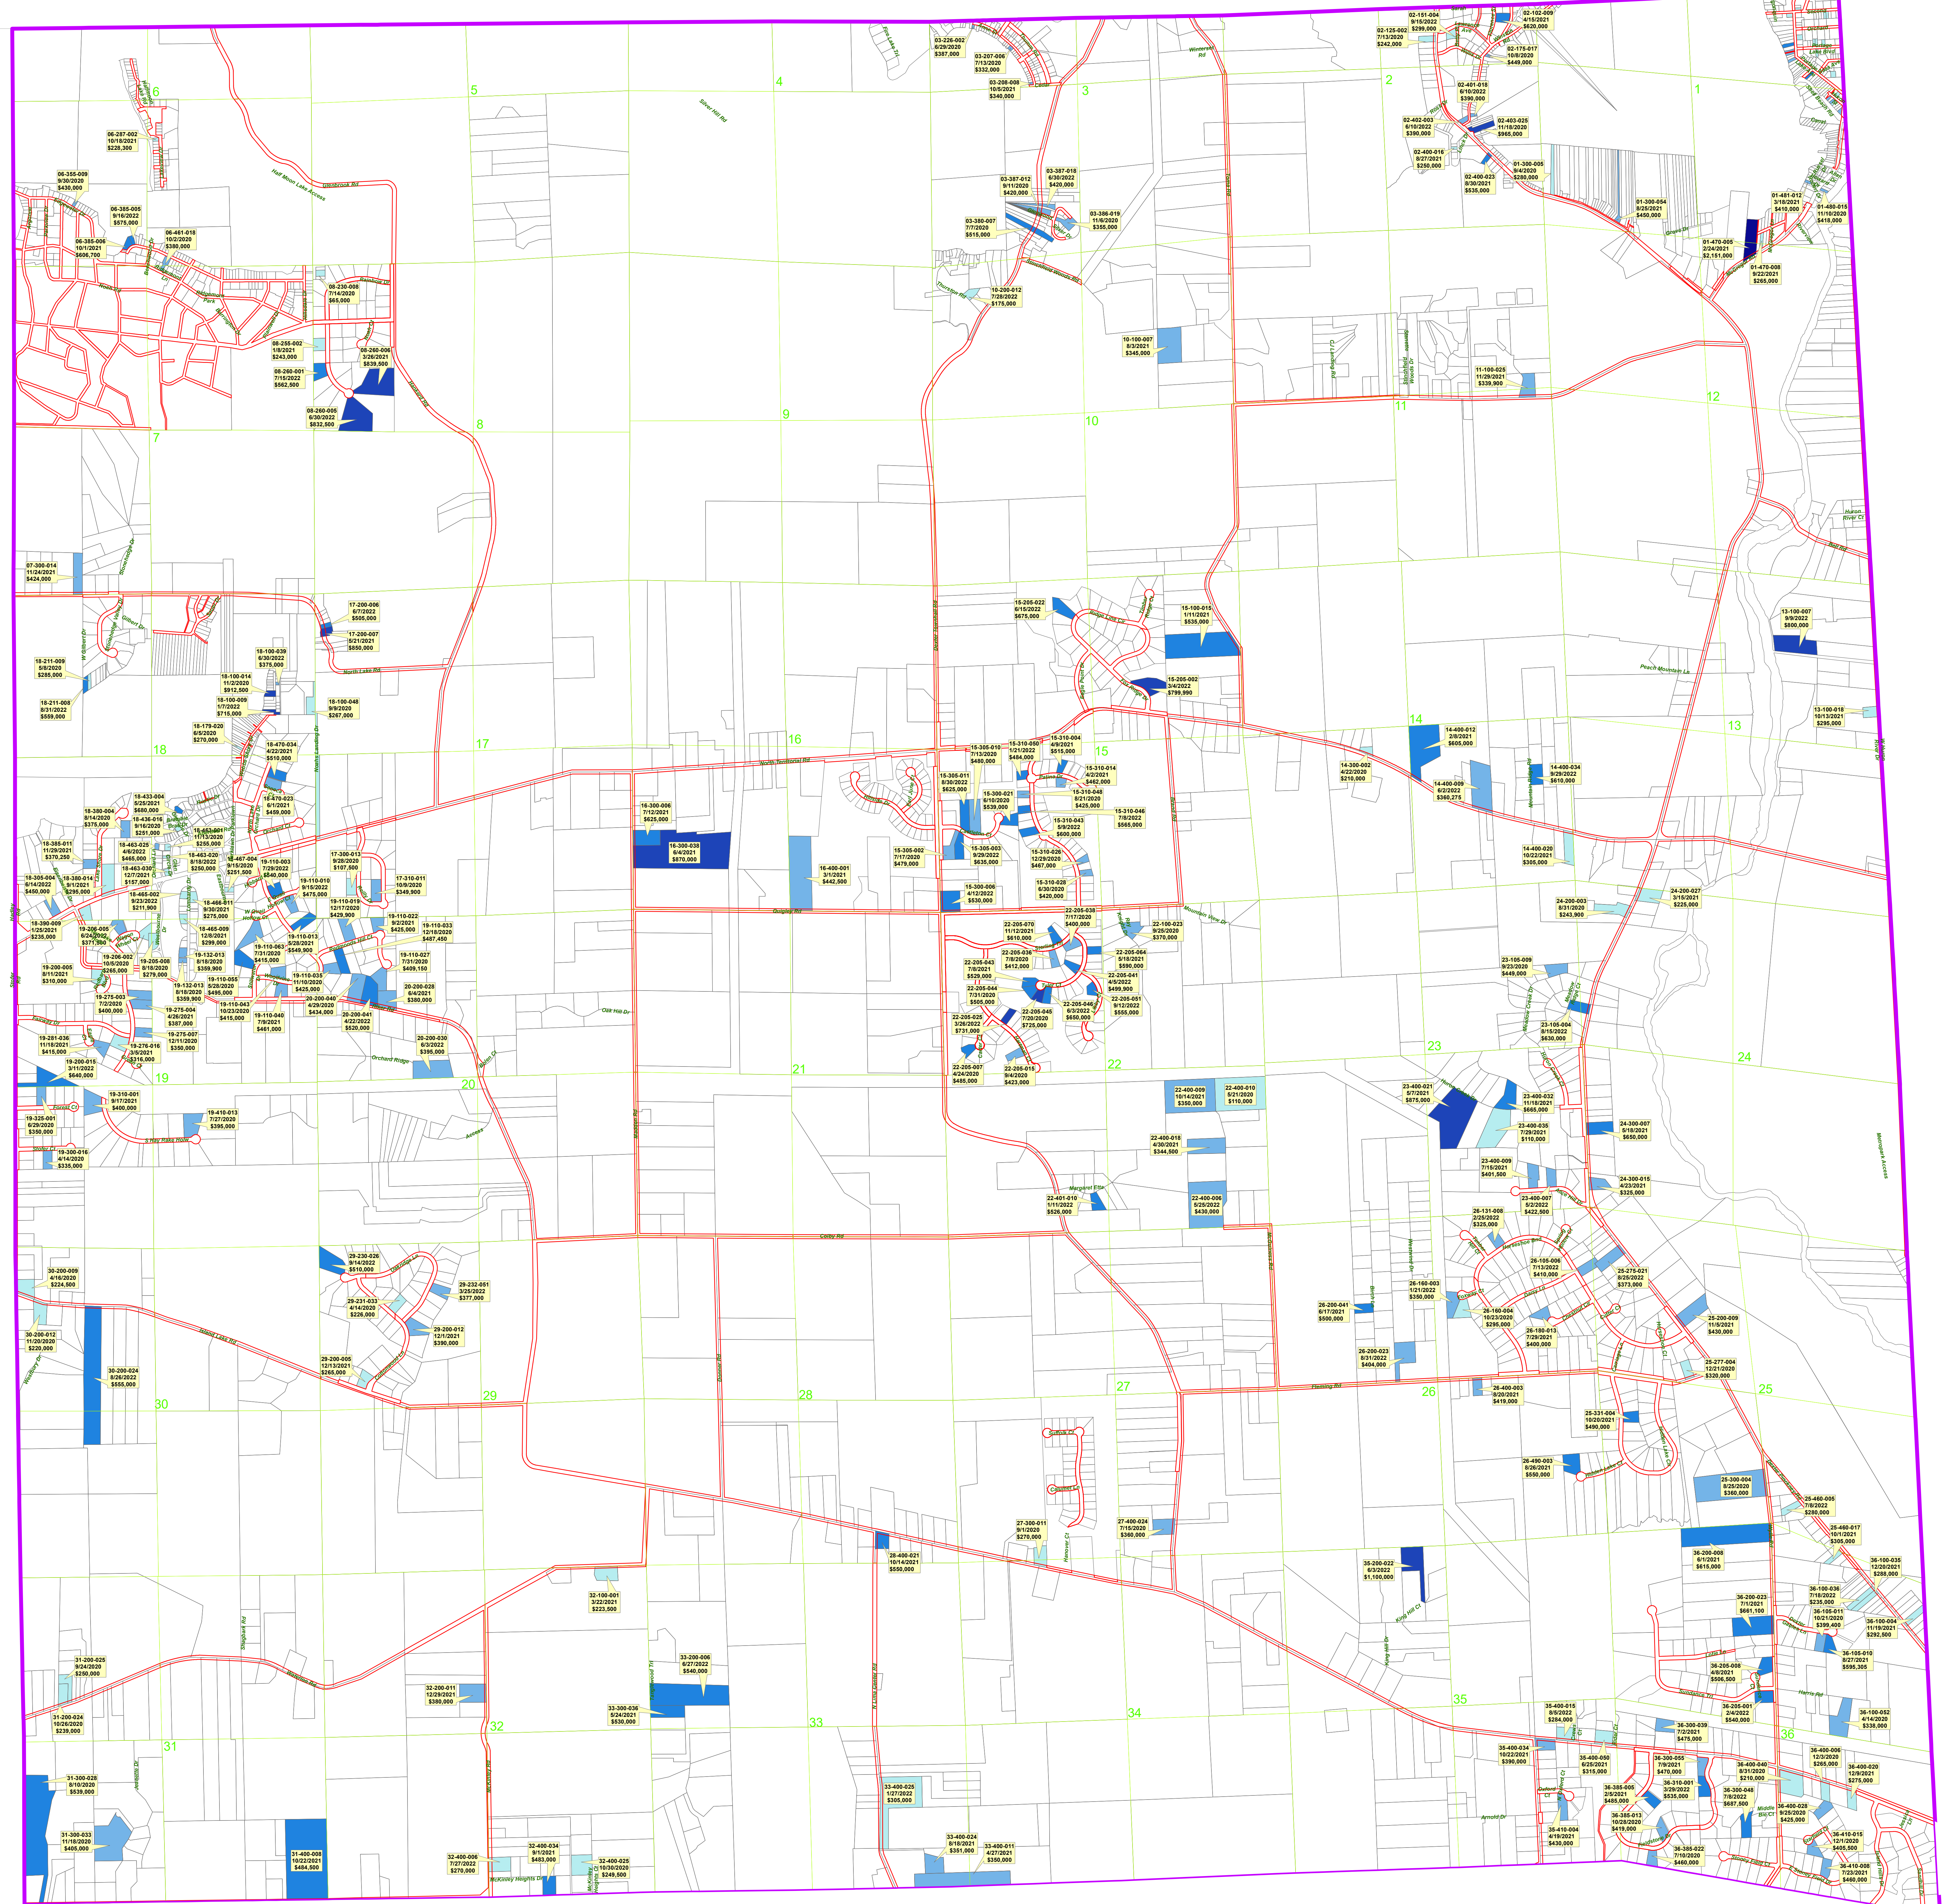

Dexter Township Improved Sales 4/2020 - 9/2022

The information contained in this cadastral map is used to locate, identify and inventory parcels of land in Washtenaw County for appraisal and taxing purposes only and is not to be construed as a "survey description". The information is provided with the understanding that the conclusions drawn from such information are solely the responsibility of the user. Any assumption of legal status of this data is hereby disclaimed.

NOTE: PARCELS MAY NOT BE TO SCALE